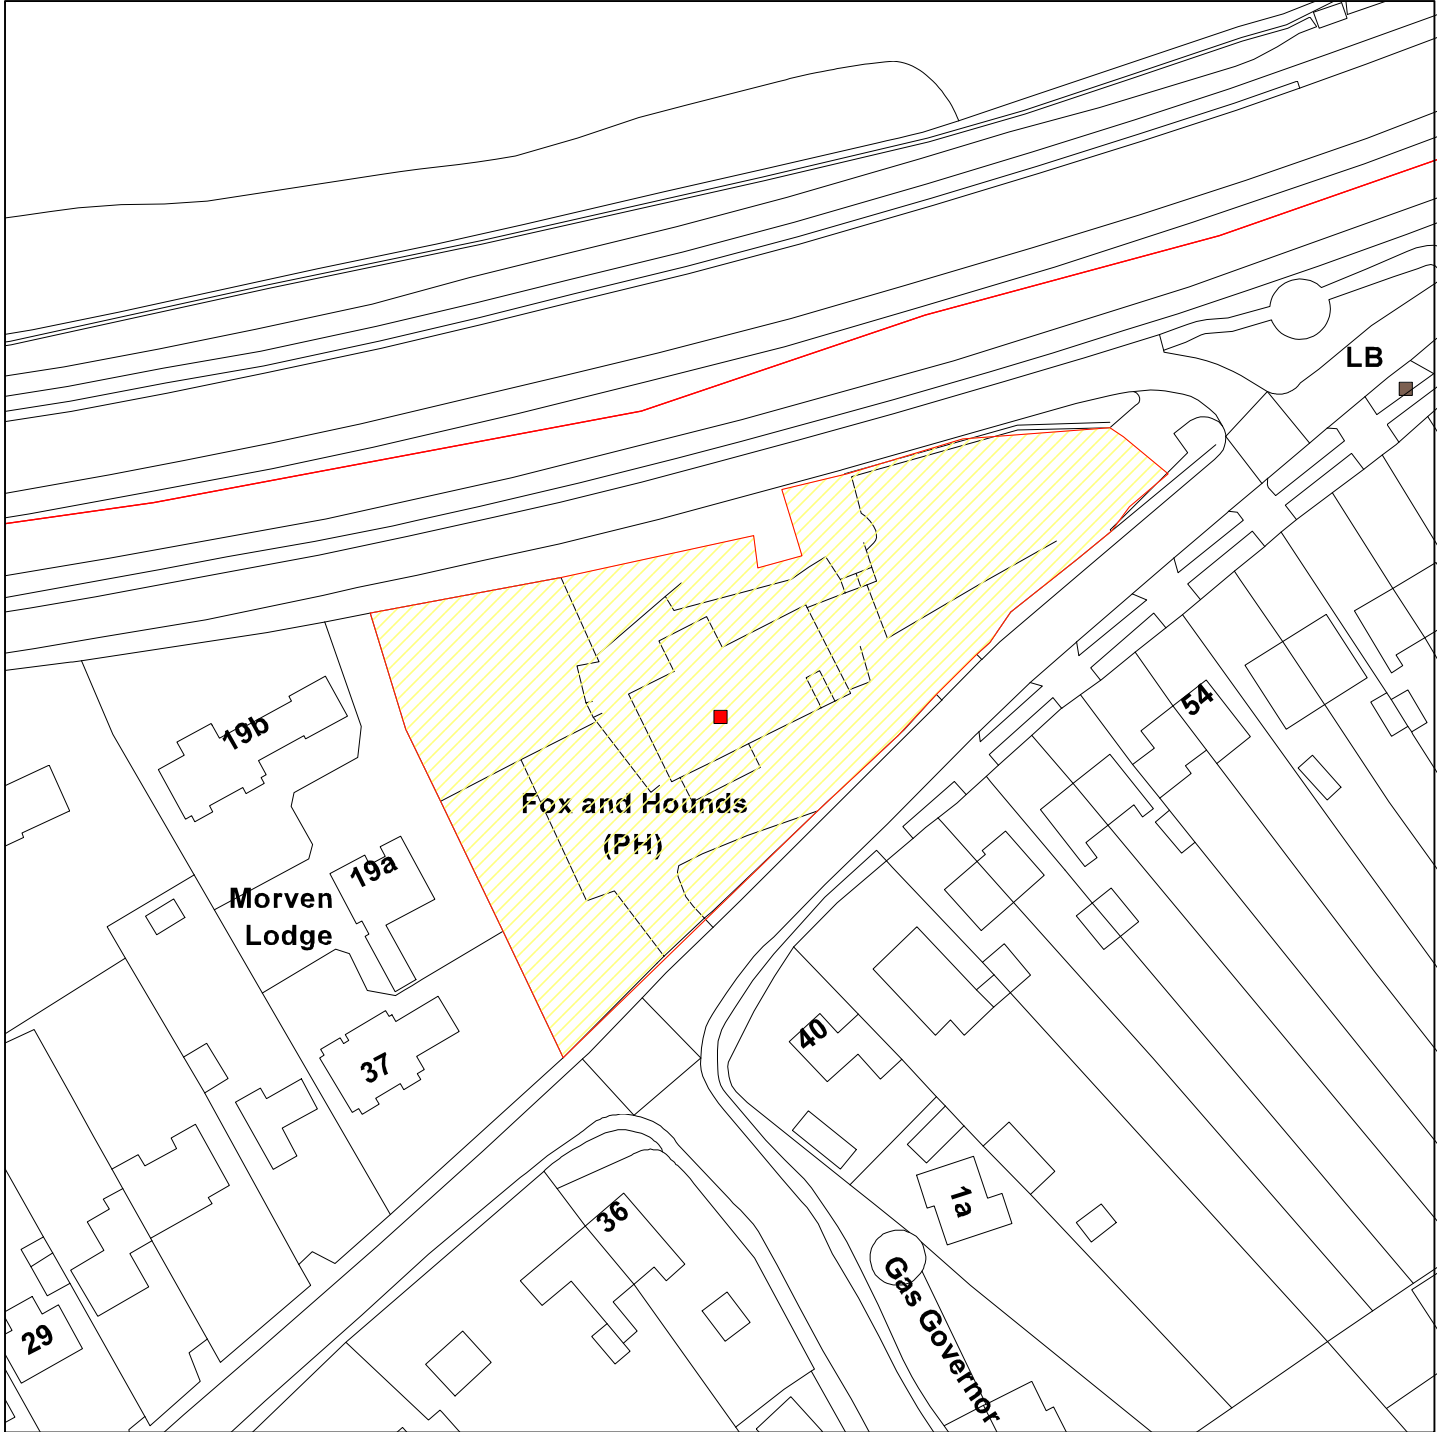

11/02985/FULM

Fox and Hounds, 39 Top Lane

Scale : 1:1000

Reproduced from the Ordnance Survey map with the permission of the Controller of Her Majesty's Stationery Office © Crown Copyright 2000.

Unauthorised reproduction infringes Crown Copyright and may lead to prosecution or civil proceedings.

Produced using ESRI (UK)'s MapExplorer 2.0 - <http://www.esriuk.com>

Organisation	City of York Council
Department	City and Environmental Services
Comments	
Date	06 August 2012
SLA Number	Not Set